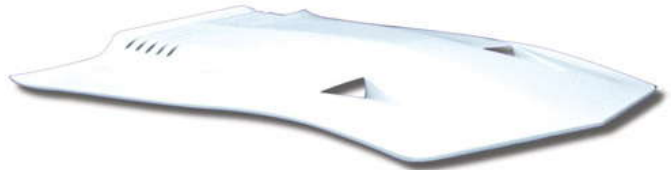

90900 77-82 Hood - TwinTurbo.....	$619.99
90905 77-82 Hood - Twin Turbo- Smooth.....	879.99
90910 77-82 Hood - L-88.....	619.99
90915 77-82 Hood -L-88 Style- Smooth.....	879.99
90920 77-82 Hood - Hi-Rise.....	619.99
90925 77-82 Hood- Hi-Rise Style- Smooth.....	879.99
90930 80-81 Hood - Stock.....	619.99
90935 80-81 Hood- Stock- Smooth.....	879.99
90940 82 Hood - Stock.....	619.99
90945 82 Hood- Stock- Smooth.....	879.99
90950 84 Hood.....	1349.99
90960 85-88 Hood.....	1349.99
90963 89-96 Hood Reproduction.....	1349.99
90964 97-04 Hood Stock Design- Repro.....	799.99
90965 97-04 Hood, High Rise, 1-1/2" Higher....	699.99
90966 97-04 Hd, Ultra High Rise, 3-1/2" Higher	895.99
90967 05-08 Hood Stock Design- Repro.....	749.99

Please Note: 84 and 85-96 hoods require a core hood or a $50 refundable core